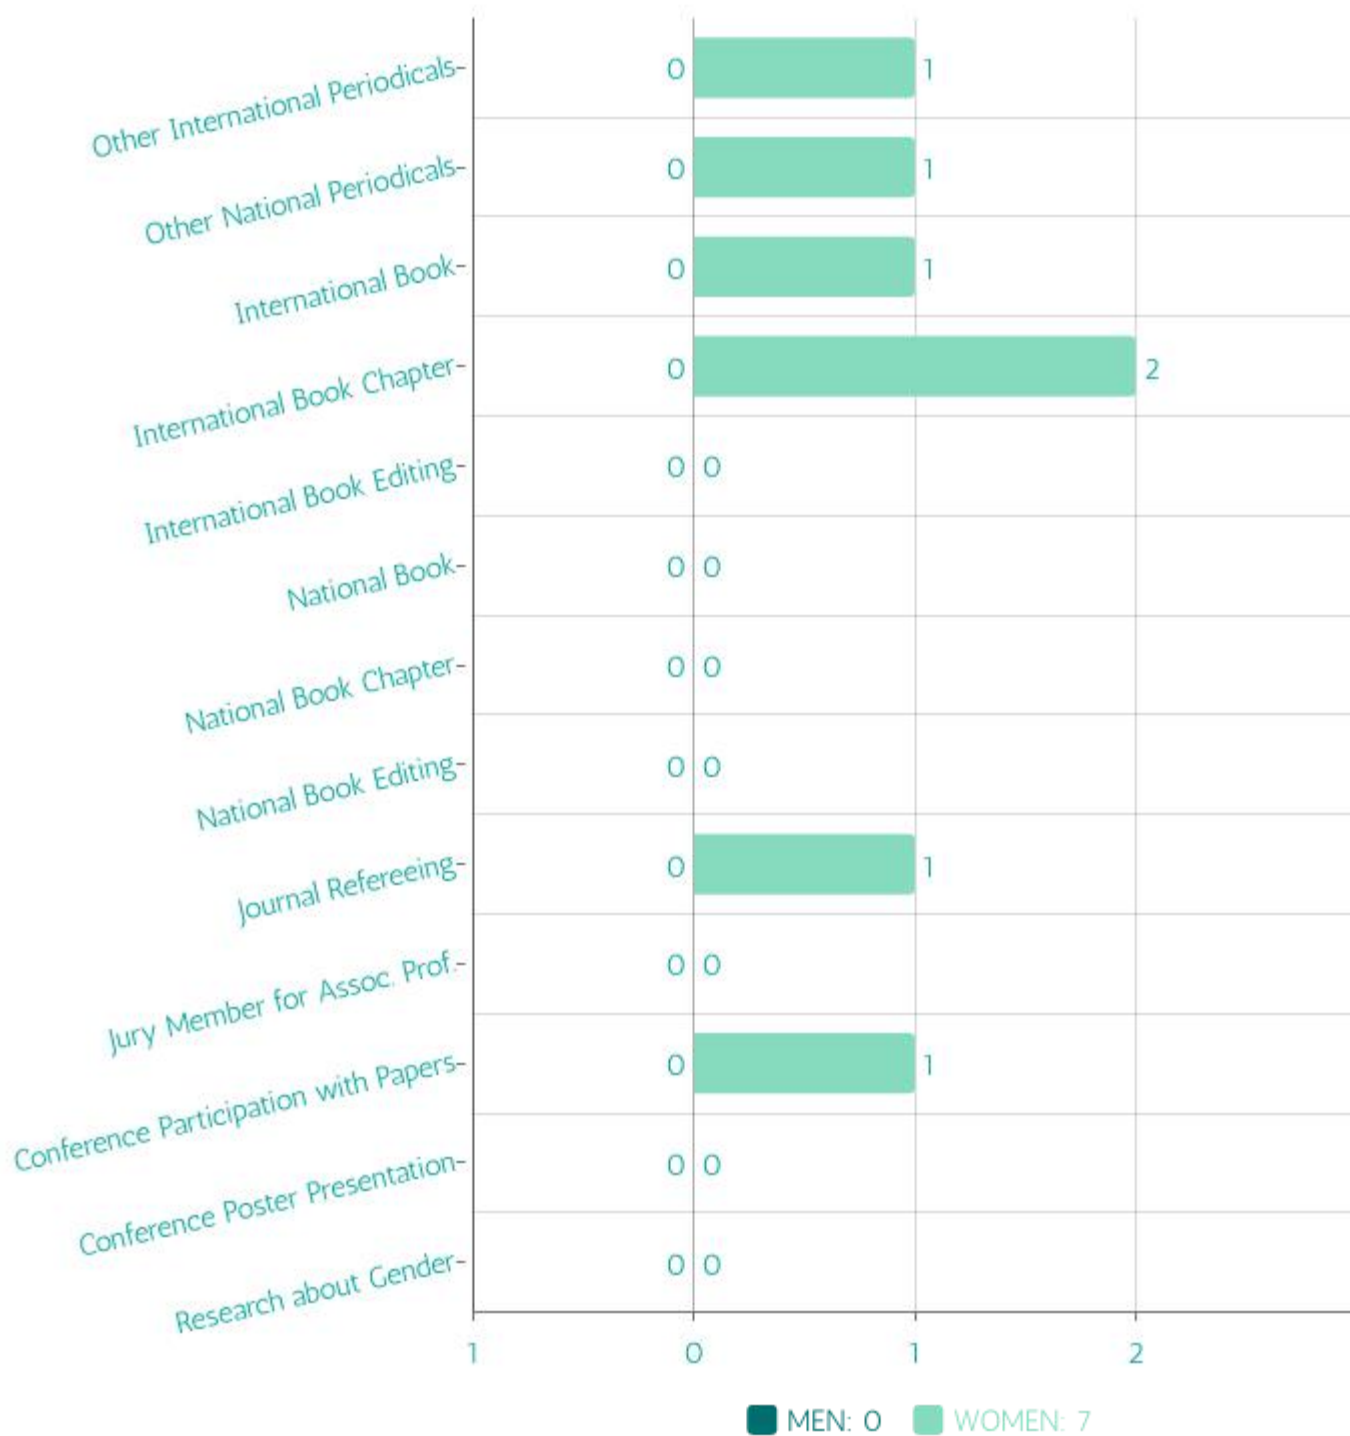

Gender Data of Research Output by Faculties and Schools

Faculty of Applied Sciences