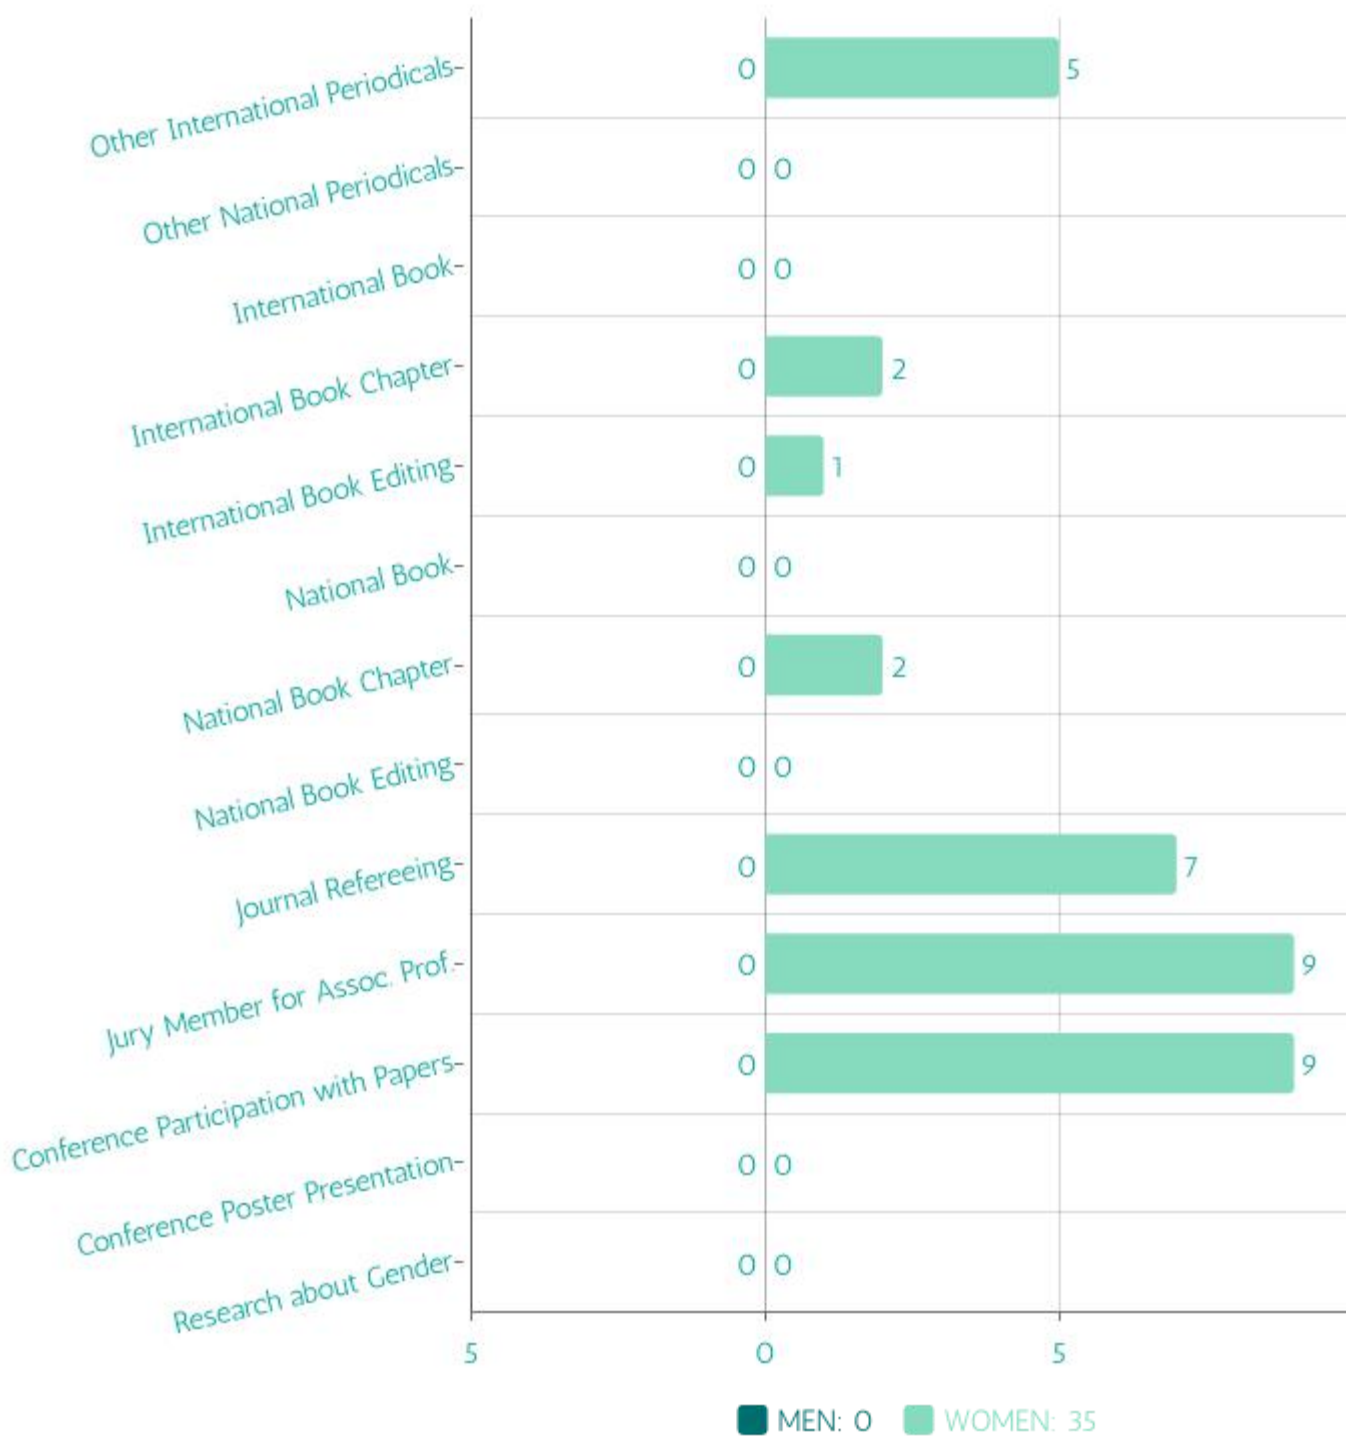

Faculty of Architecture

Gender Ratio of Research Output by Faculties and Institutes

Faculty of Architecture

Gender Data of Research Output by Faculties and Schools

Faculty of Education

Gender Ratio of Research Output by Faculties and Schools