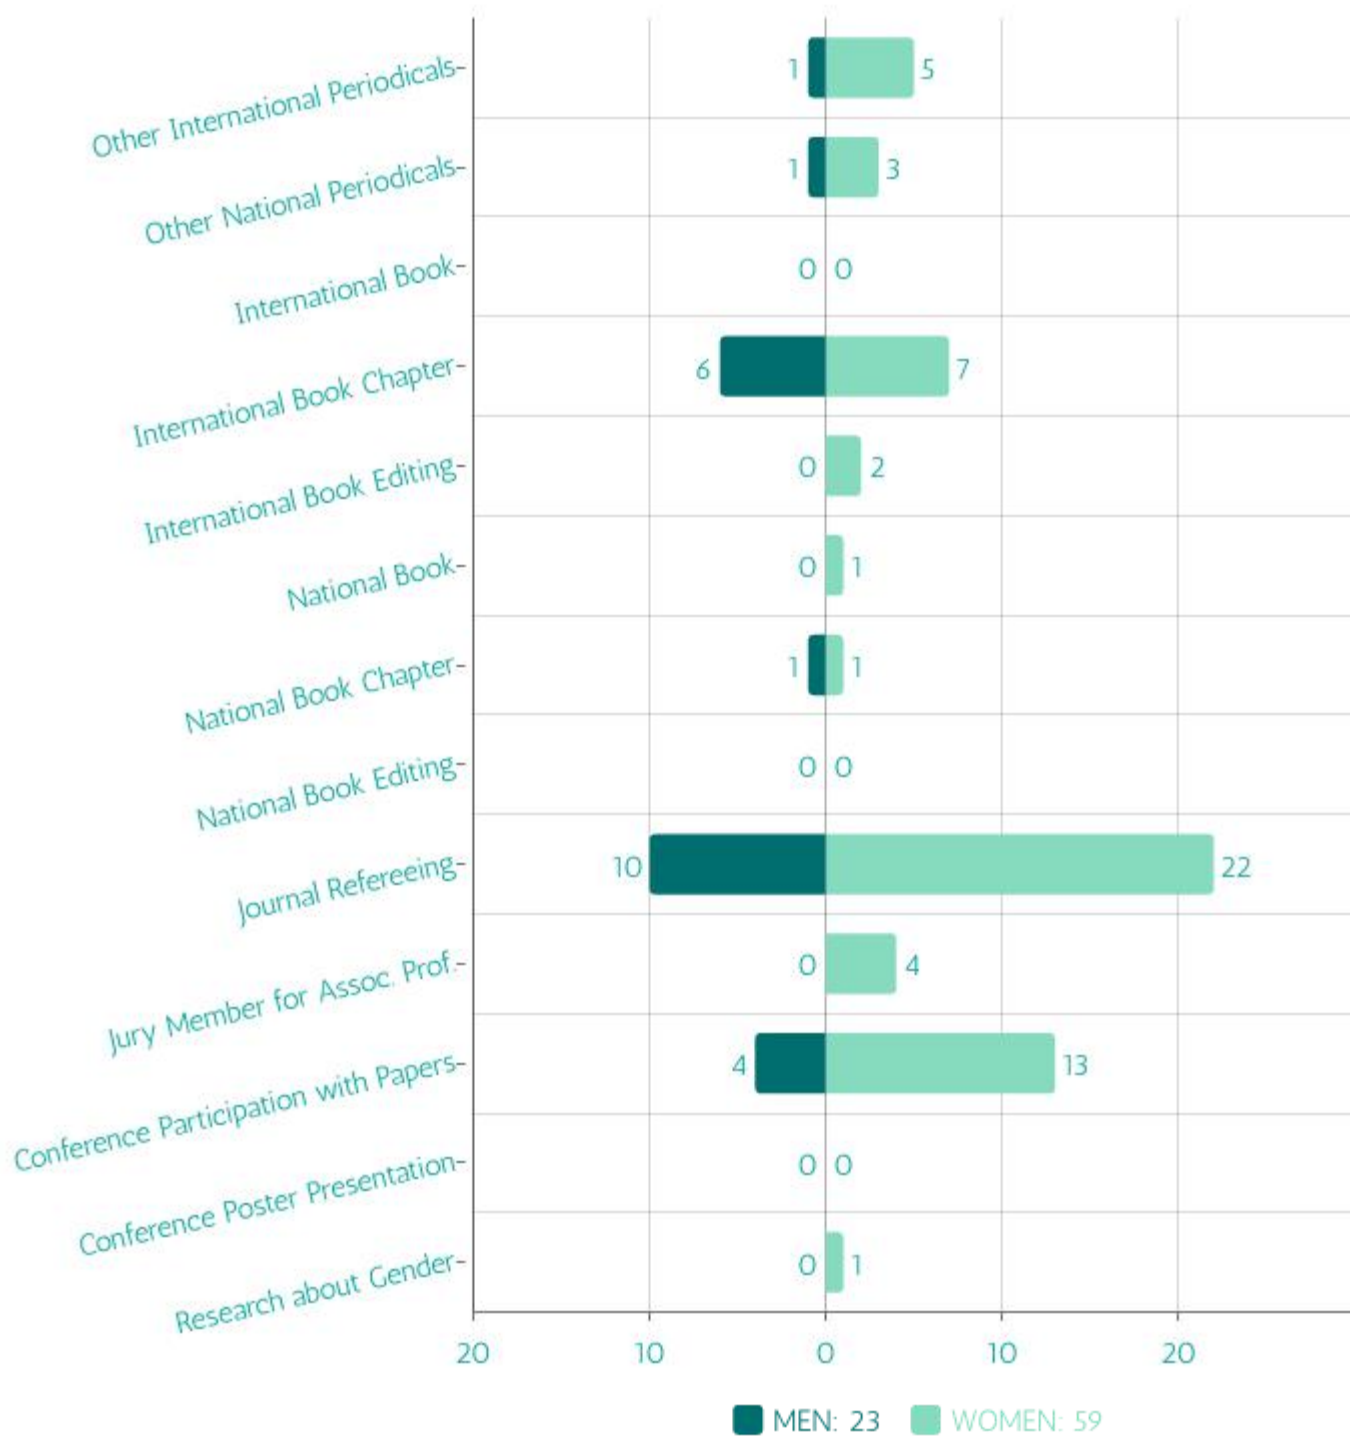

Faculty of Medicine

Gender Ratio of Research Output by Faculties and Schools

Faculty of Medicine

Gender Data of Research Output by Faculties and Institutes

Faculty of Fine Arts

Gender Ratio of Research Output by Faculties and Institutes

Faculty of Fine Arts

Gender Data of Research Output by Faculties and Schools

Faculty of Communication

Gender Ratio of Research Output by Faculties and Schools

Faculty of Communication

Gender Data of Research Output by Faculties and Institutes

Faculty of Architecture

Gender Ratio of Research Output by Faculties and Institutes

Faculty of Architecture

Gender Data of Research Output by Faculties and Schools

Faculty of Education

Gender Ratio of Research Output by Faculties and Schools