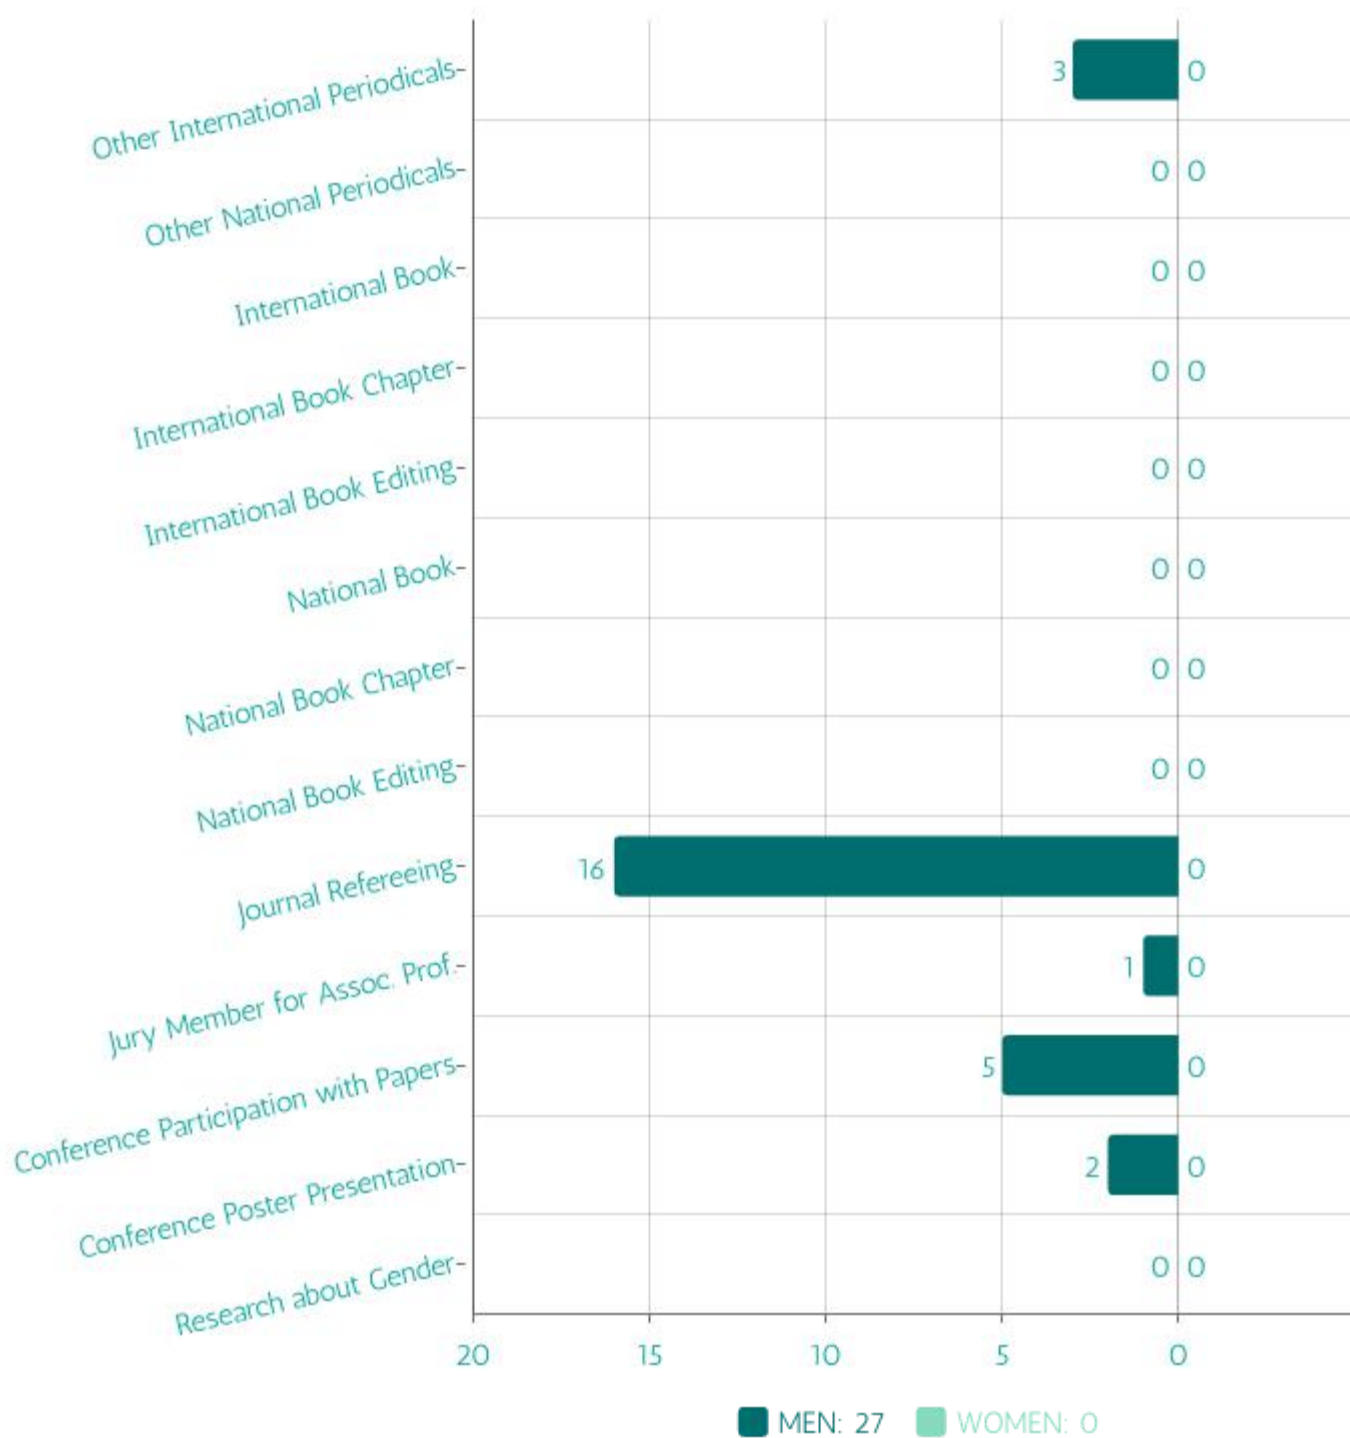

Gender Ratio in Research and Projects

Active Project Leaders in Research Projects

Active Project Leaders in National Projects

Active Project Leaders in International Projects

Number of Applications in Singular Projects

Faculty of Education

Gender Data of Research Output by Faculties and Schools

Faculty of Health Sciences

Gender Ratio of Research Output by Faculties and Schools

Faculty of Health Sciences

Gender Data of Research Output by Faculties and Schools

Faculty of Applied Sciences

Gender Ratio of Research Output by Faculties and Schools

Faculty of Applied Sciences

Gender Data of Research Output by Faculties and Schools

Vocational School

Gender Data of Research Output by Faculties and Schools

Vocational School