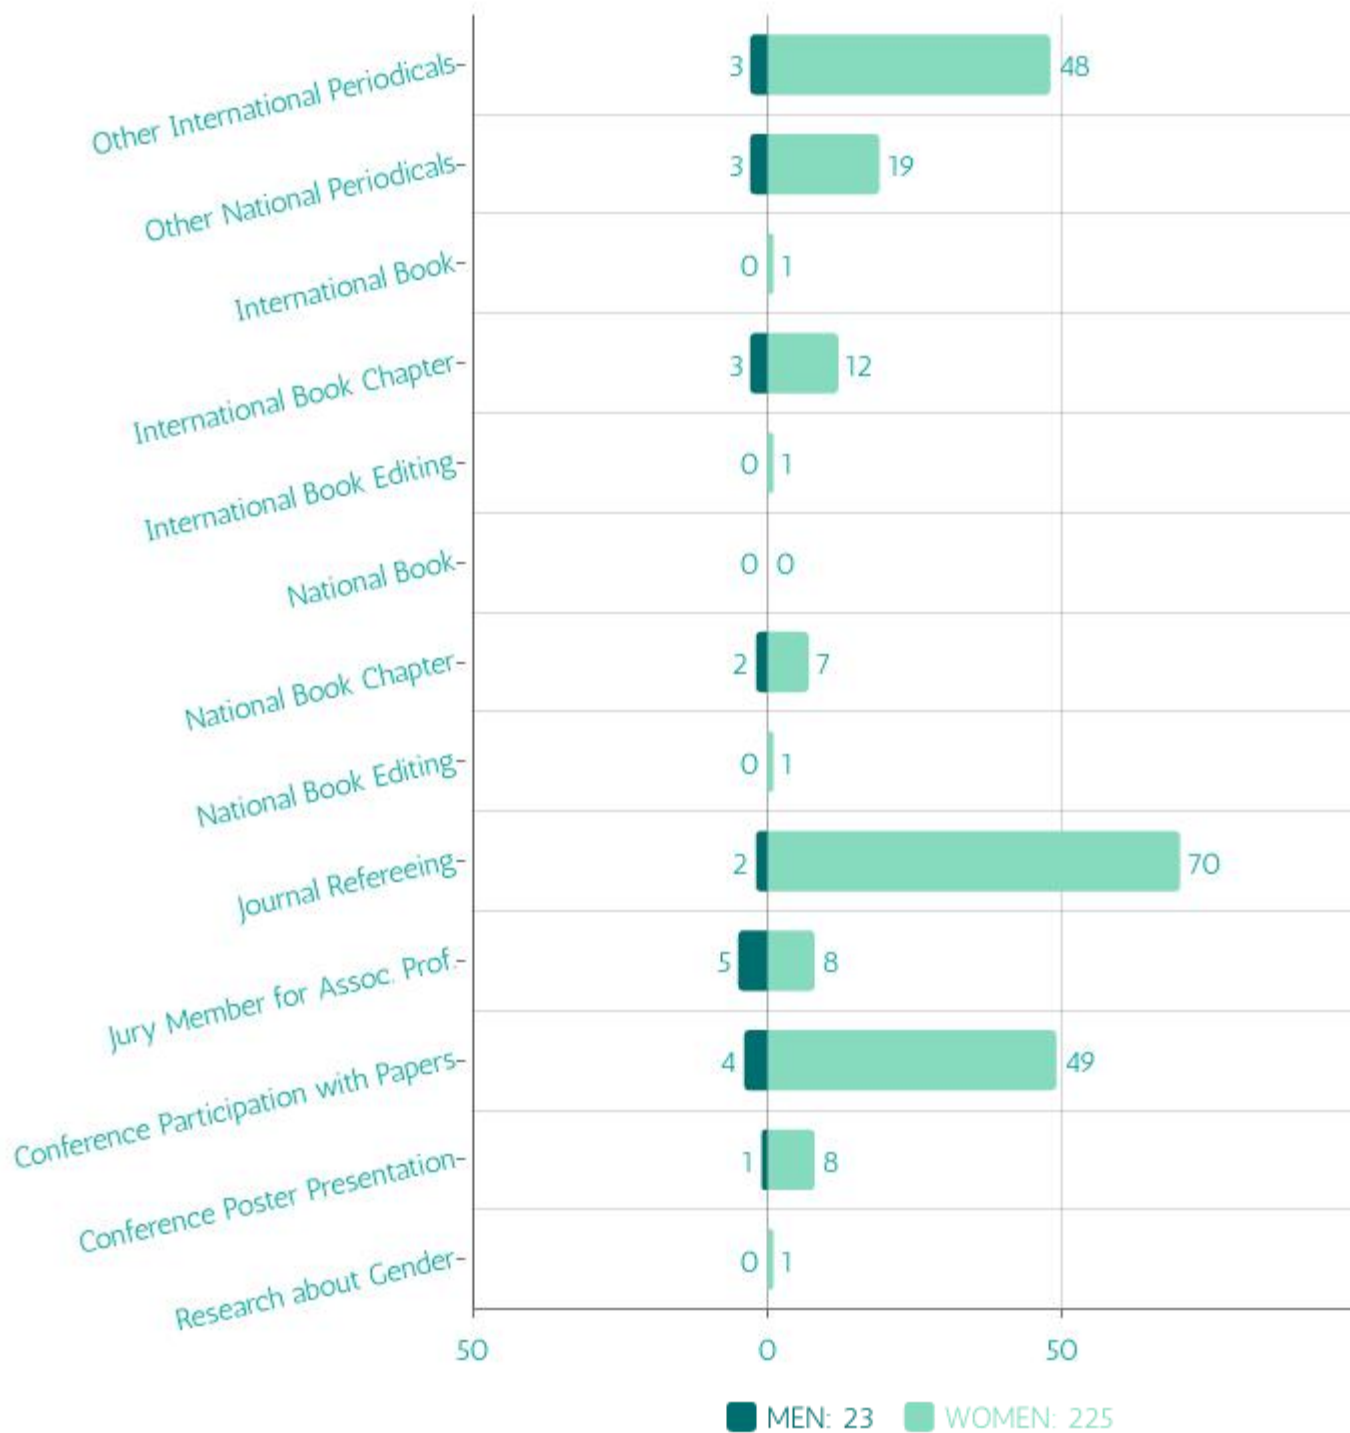

Gender Data of Research Output by Faculties and Schools

Faculty of Health Sciences