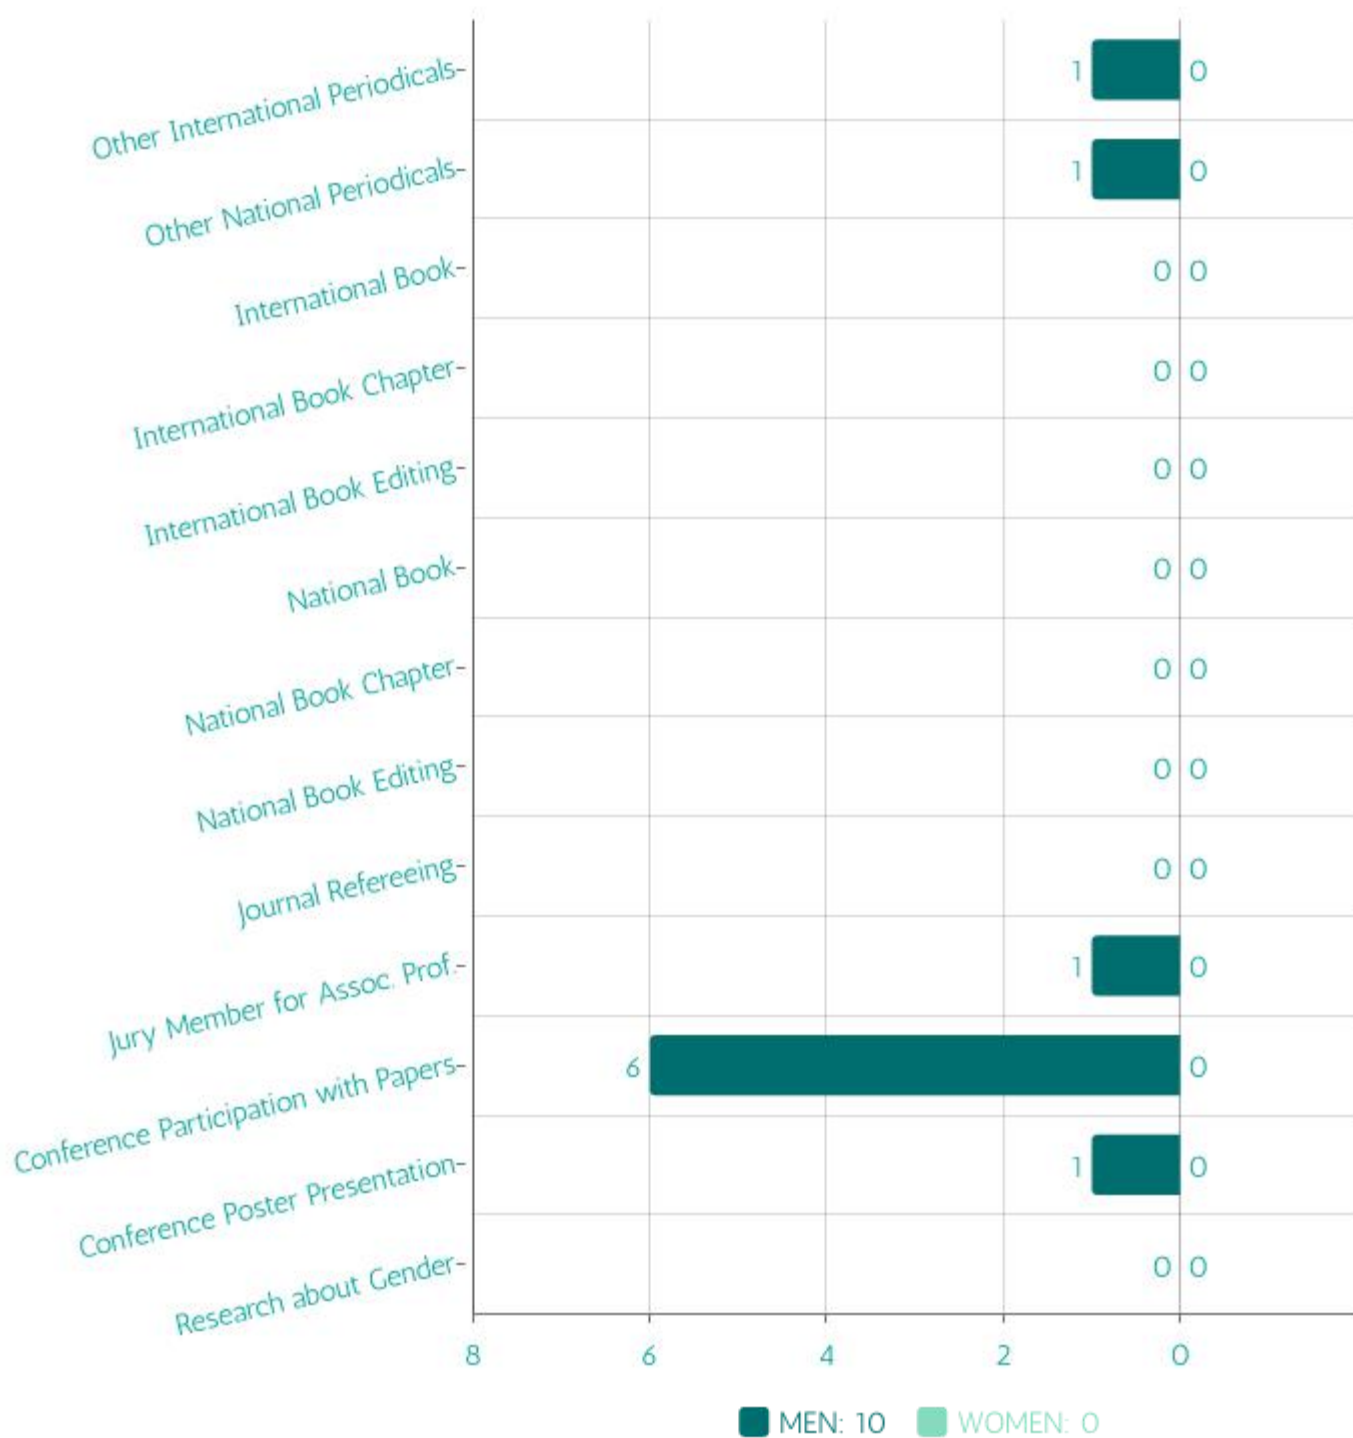

Gender Data of Research Output by Faculties and Schools

Faculty of Computer and Information Sciences