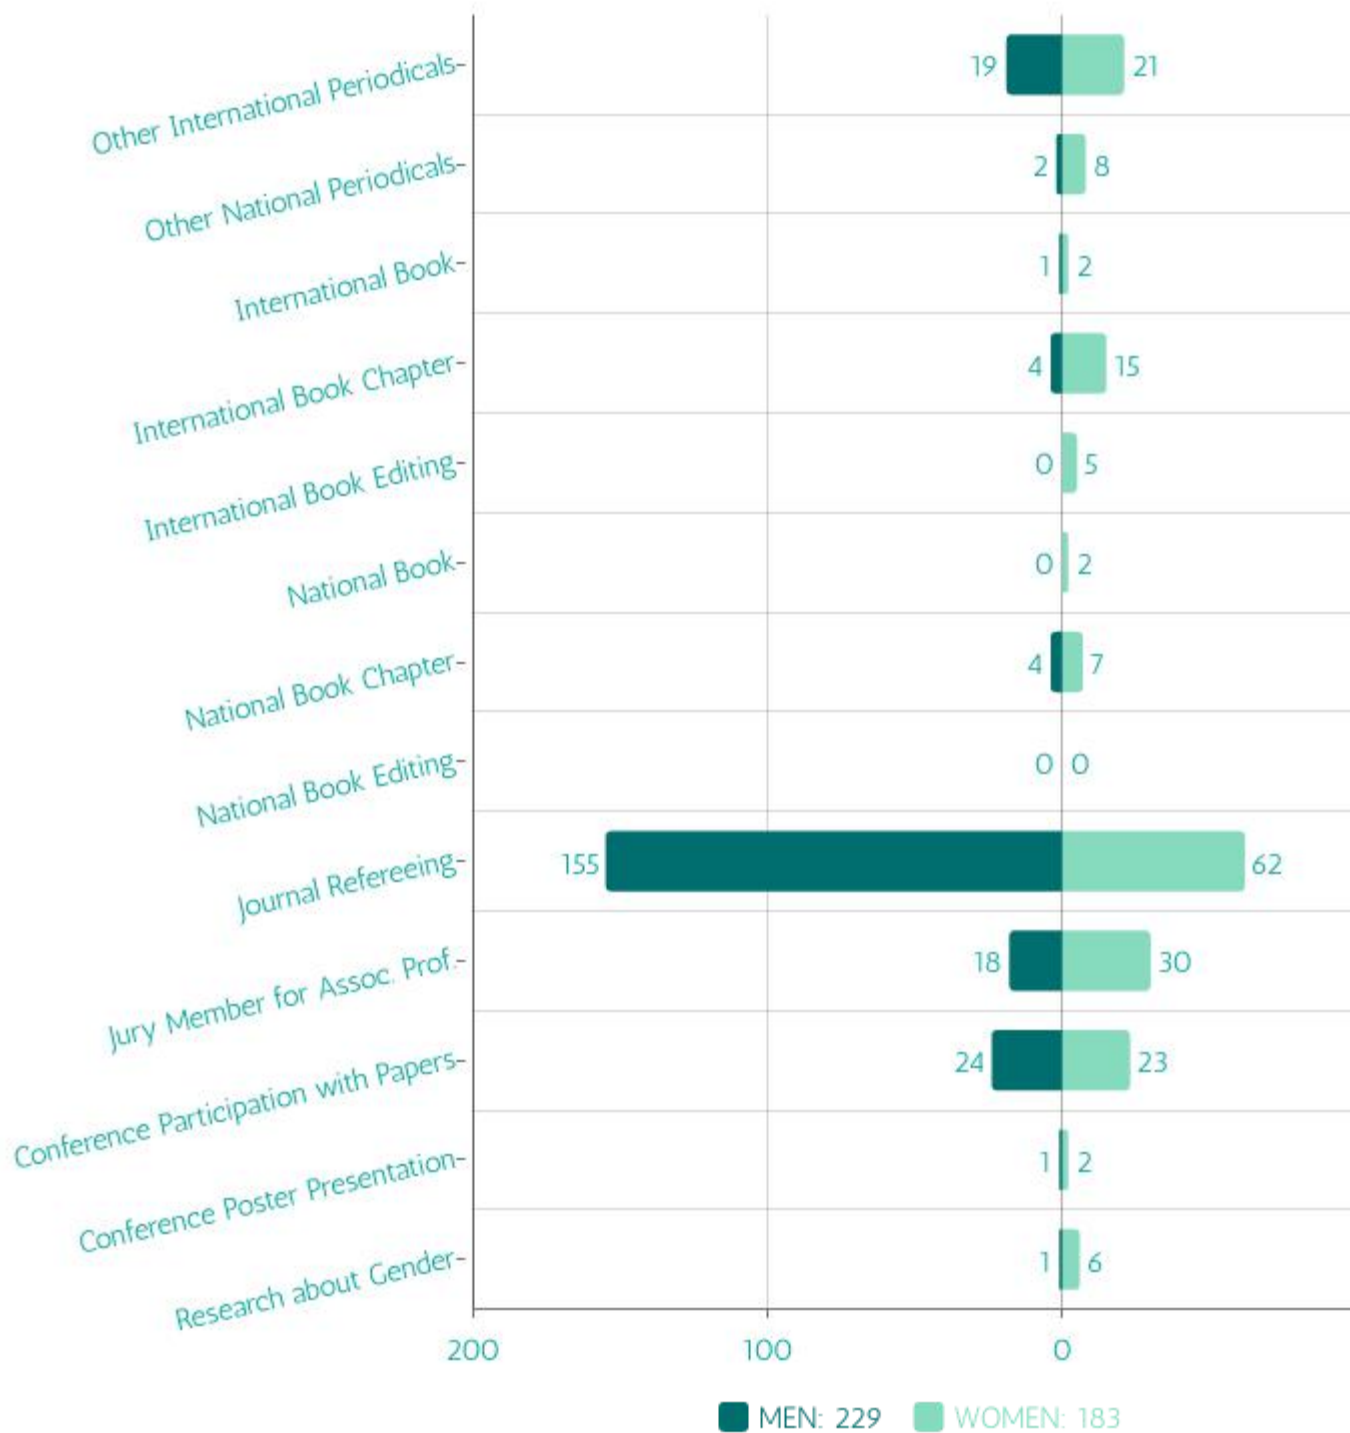

Gender Ratio of Dissertations in 2023

Ratio of Master's Thesis

Ratio of Doctoral Dissertations

Gender Data of Research Output by Faculties and Schools

Faculty of Dentistry

Gender Ratio of Research Output by Faculties and Schools

Faculty of Dentistry

Gender Data of Research Output by Faculties and Schools

Faculty of Engineering

Gender Ratio of Research Output by Faculties and Schools

Faculty of Engineering

Gender Data of Research Output by Faculties and Schools

Faculty of Economics and Administrative Sciences

Gender Ratio of Research Output by Faculties and Schools

Faculty of Economy and Administrative Sciences

Gender Data of Research Output by Faculties and Schools