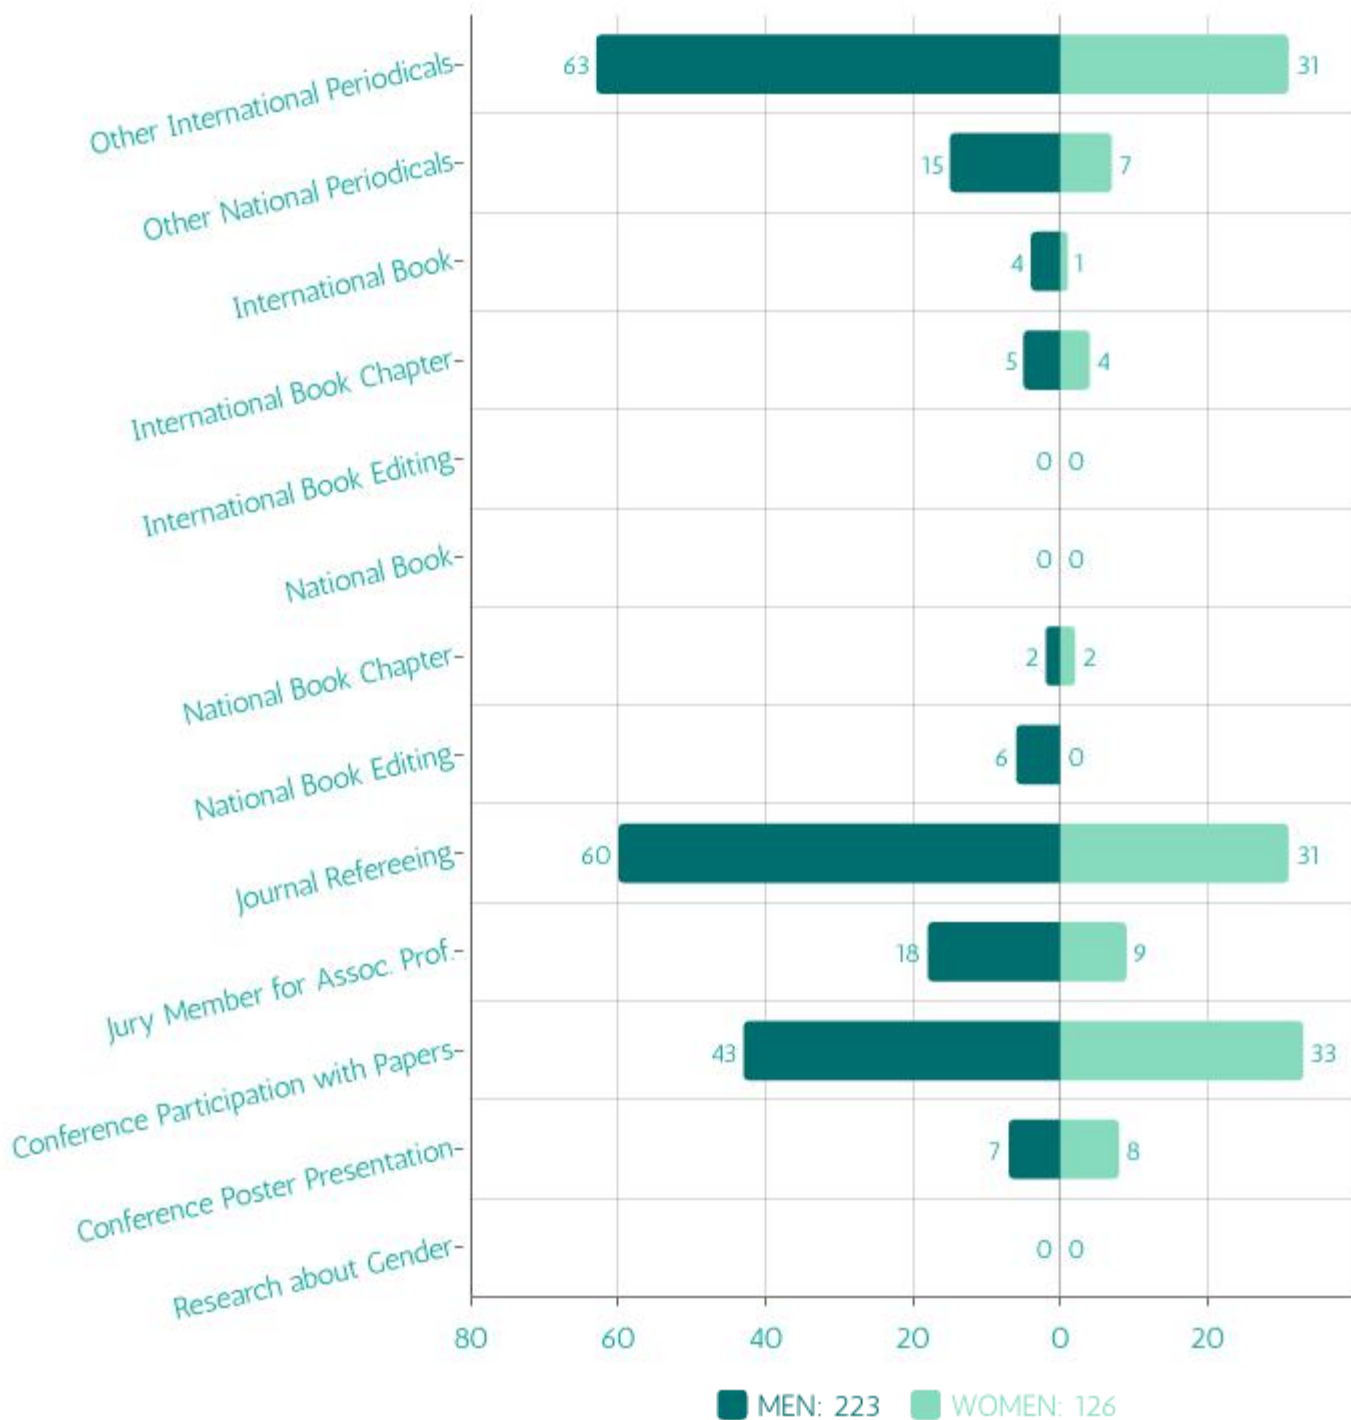

Number of National Patent Registrations

Gender Ratio in Research and Projects

Number of International Patent Registrations

University - Industry Collaborations

Gender Data of Dissertations in 2023

Dissertations Completed in 2023

Gender Ratio of Dissertations in 2023

Ratio of Master's Thesis

Ratio of Doctoral Dissertations

Gender Data of Research Output by Faculties and Schools

Faculty of Dentistry

Gender Ratio of Research Output by Faculties and Schools

Faculty of Dentistry

Gender Data of Research Output by Faculties and Schools

Faculty of Engineering

Gender Ratio of Research Output by Faculties and Schools

Faculty of Engineering

Gender Data of Research Output by Faculties and Schools