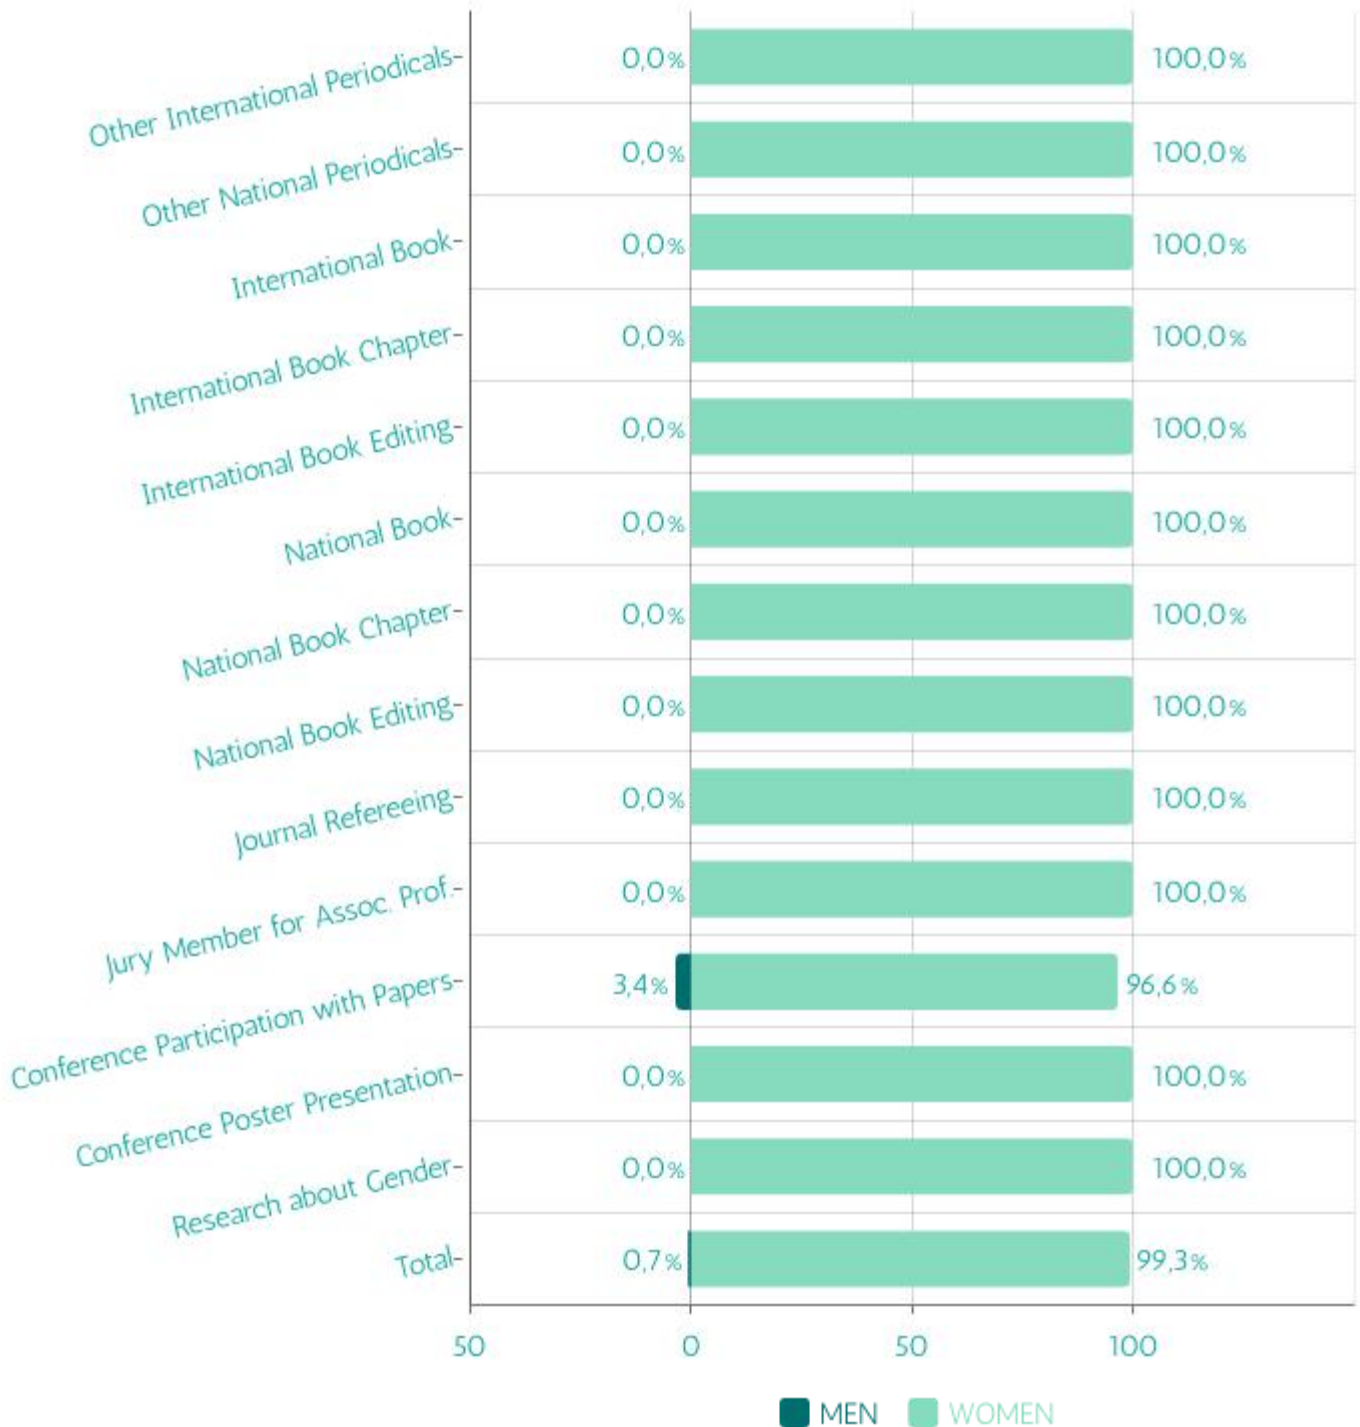

Gender Ratio of Research Output by Faculties and Schools

Faculty of Medicine