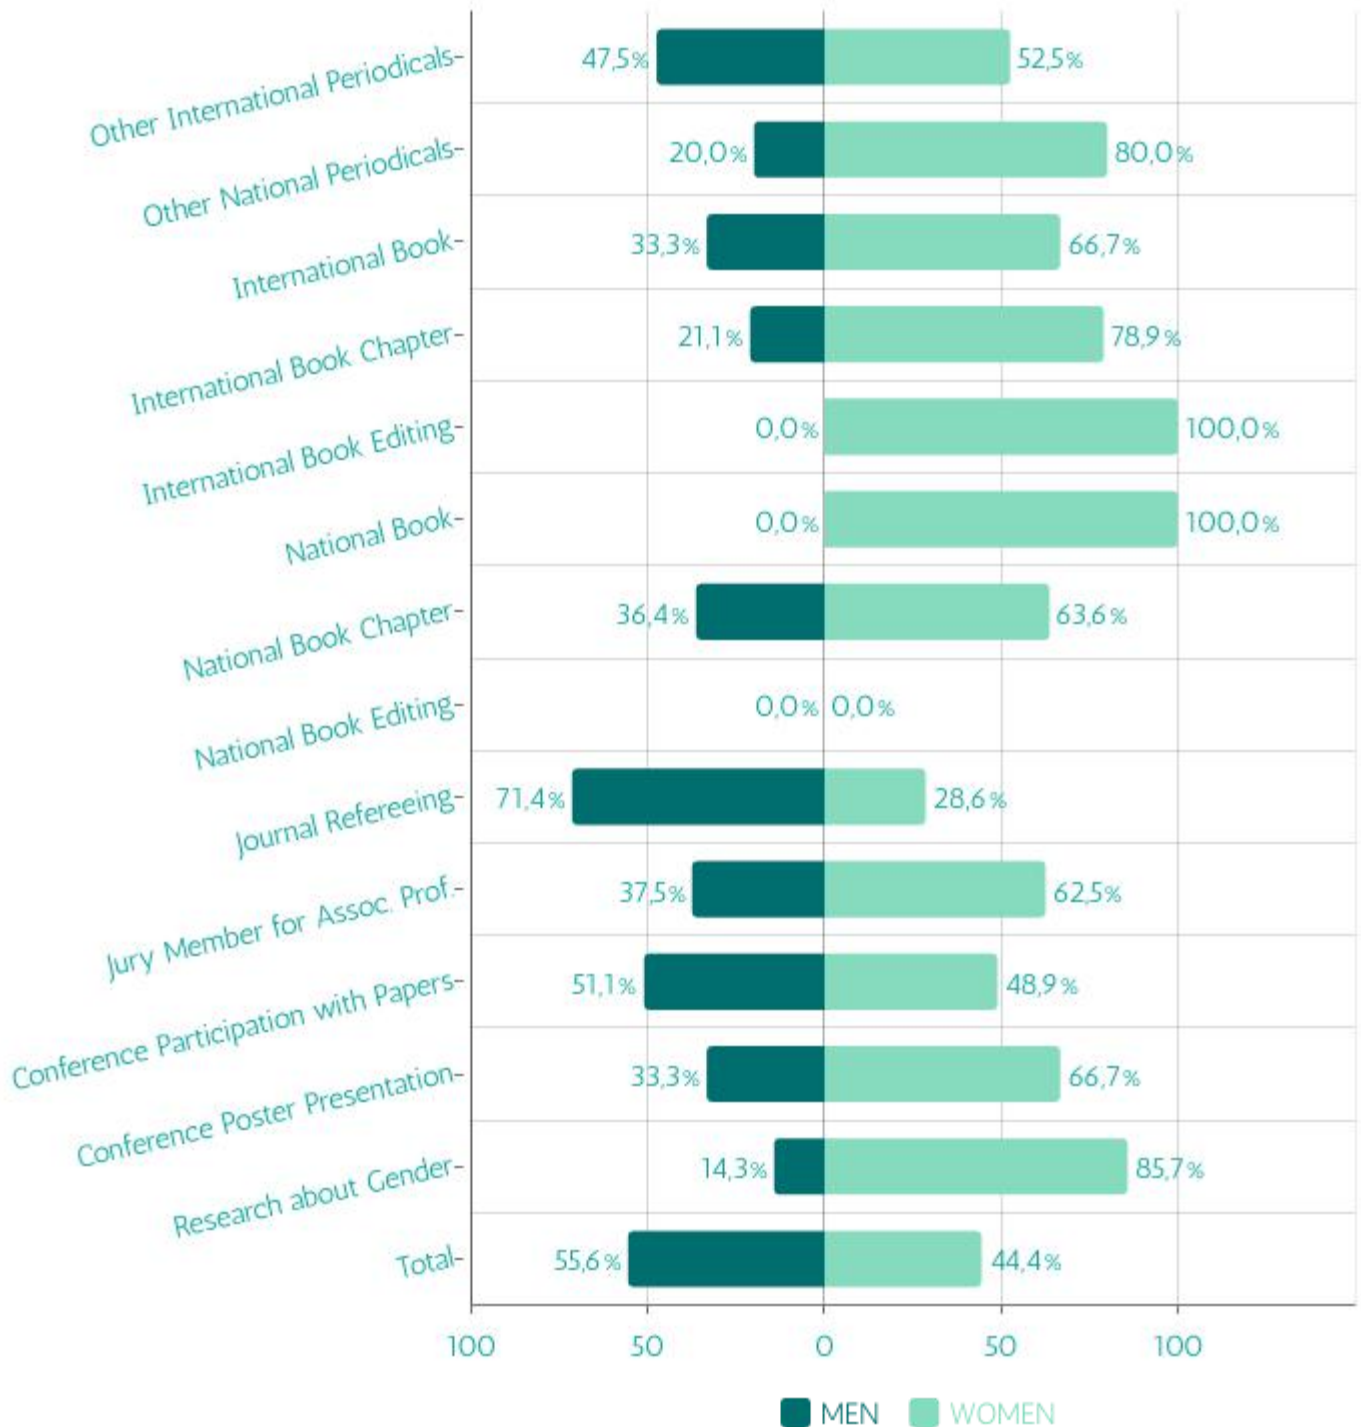

Gender Ratio of Dissertations in 2023

Ratio of Master's Thesis

Ratio of Doctoral Dissertations

Gender Data of Research Output by Faculties and Schools

Faculty of Dentistry

Gender Ratio of Research Output by Faculties and Schools

Faculty of Dentistry

Gender Data of Research Output by Faculties and Schools

Faculty of Engineering

Gender Ratio of Research Output by Faculties and Schools

Faculty of Engineering

Gender Data of Research Output by Faculties and Schools

Faculty of Economics and Administrative Sciences

Gender Ratio of Research Output by Faculties and Schools

Faculty of Economy and Administrative Sciences

Gender Data of Research Output by Faculties and Schools