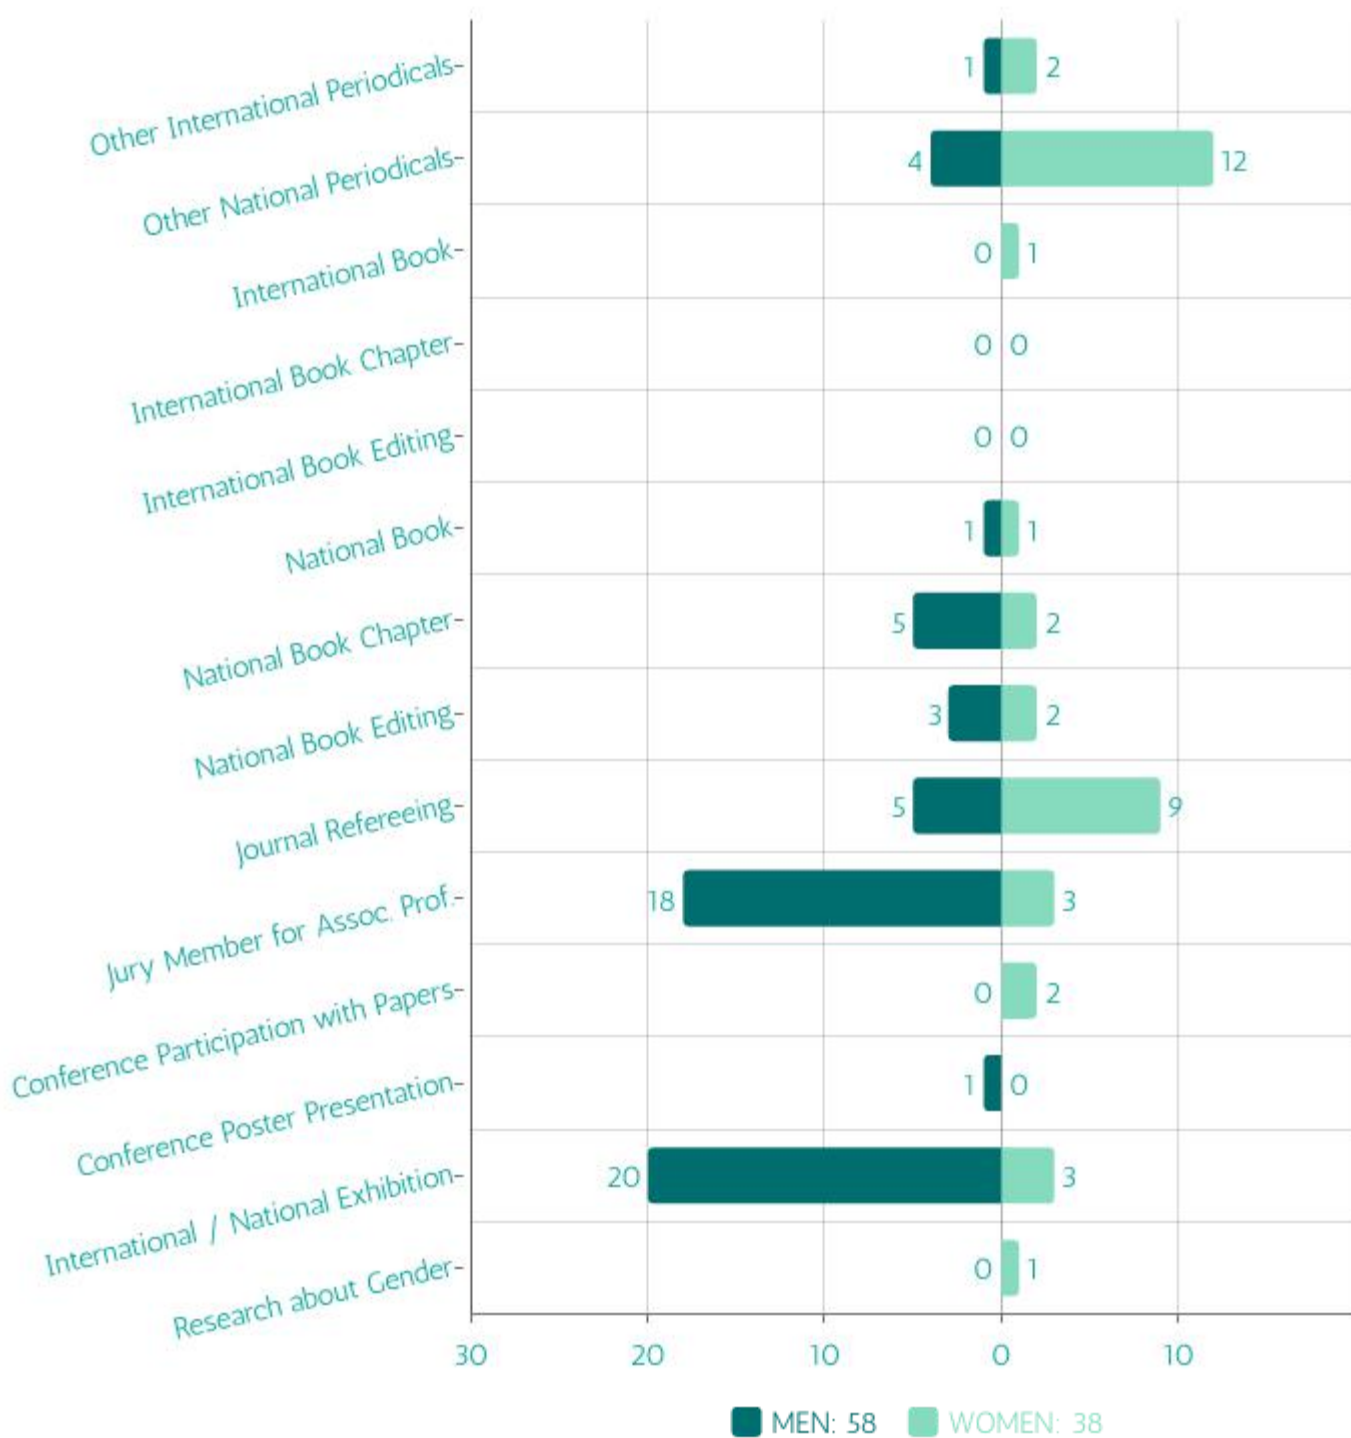

Gender Ratio in Research and Projects

Active Project Leaders in Research Projects

Active Project Leaders in National Projects

Active Project Leaders in International Projects

Number of Applications in Singular Projects

Faculty of Arts and Sciences

Gender Data of Research Output by Faculties and Schools

Faculty of Law

Gender Ratio of Research Output by Faculties and Schools

Faculty of Law

Gender Data of Research Output by Faculties and Schools

Faculty of Medicine

Gender Ratio of Research Output by Faculties and Schools

Faculty of Medicine

Gender Data of Research Output by Faculties and Institutes

Faculty of Fine Arts

Gender Ratio of Research Output by Faculties and Institutes